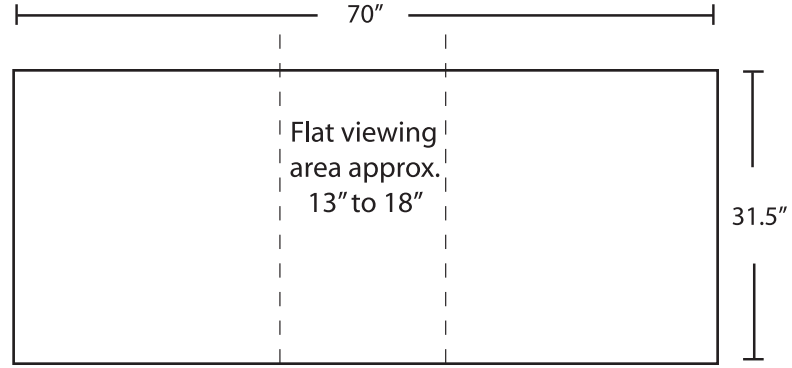

Over head floor plan with curves in place on ends

If purchasing a podium wrap:
Overall dimensions are 70" wide by 31.5" tall.

Front flat viewing area is
13" to 18" centered on the wrap.

Not to scale