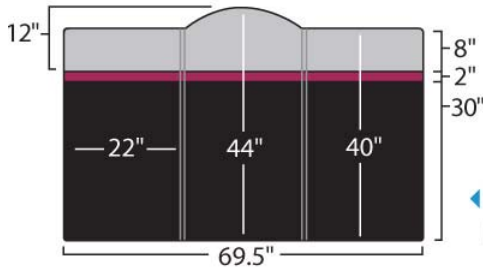

**ExpoStar 36" 3-Panels**

**18"x36"**

**ExpoStar 36" 4-Panels**

**Palladian Arch-Top**  
 ◀ EPMT-03A1  
 EPMT-04A1 ▶

**Ready-Set-Show!  
 36" Tall Panels**  
 ◀ RSS-3MT  
 RSS-4MT ▶

**ExpoStar 44" 3-Panels**

**22"x44"**

**ExpoStar 44" 4-Panels**

**Palladian Arch-Top**  
 ◀ EPT-03A1  
 EPT-04A2 ▶

**Ready-Set-Show!  
 44" Tall Panels**  
 ◀ RSS-3T  
 RSS-4T ▶