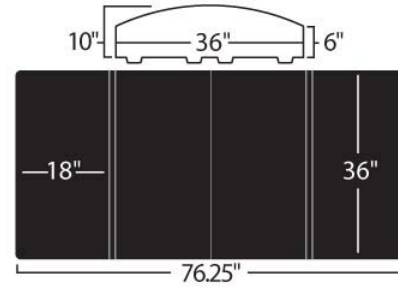

**ExpoStar 36" 3-Panels**

**18"x36"**

**ExpoStar 36" 4-Panels**

**Palladian Arch-Top**  
 ◀ EPMT-03A1  
 EPMT-04A1 ▶

**Ready-Set-Show!  
 36" Tall Panels**  
 ◀ RSS-3MT  
 RSS-4MT ▶

**ExpoStar 44" 3-Panels**

**22"x44"**

**ExpoStar 44" 4-Panels**

**Palladian Arch-Top**  
 ◀ EPT-03A1  
 EPT-04A2 ▶

**Ready-Set-Show!  
 44" Tall Panels**  
 ◀ RSS-3T  
 RSS-4T ▶