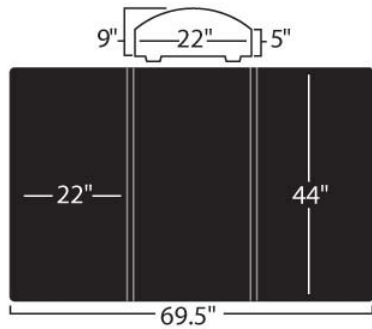

**ExpoStar 36" 3-Panels**

**18"x36"**

**ExpoStar 36" 4-Panels**

**Palladian Arch-Top**  
 ◀ EPMT-03A1  
 EPMT-04A1 ▶

**Ready-Set-Show!  
 36" Tall Panels**  
 ◀ RSS-3MT  
 RSS-4MT ▶

**ExpoStar 44" 3-Panels**

**22"x44"**

**ExpoStar 44" 4-Panels**

**Palladian Arch-Top**  
 ◀ EPT-03A1  
 EPT-04A2 ▶

**Ready-Set-Show!  
 44" Tall Panels**  
 ◀ RSS-3T  
 RSS-4T ▶