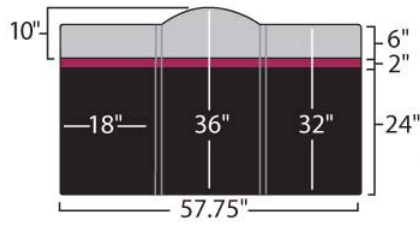

**ExpoStar 36" 3-Panels**

**18"x36"**

**ExpoStar 36" 4-Panels**

**Palladian Arch-Top**  
 ◀ EPMT-03A1  
 EPMT-04A1 ▶

**Ready-Set-Show!  
 36" Tall Panels**  
 ◀ RSS-3MT  
 RSS-4MT ▶

**ExpoStar 44" 3-Panels**

**22"x44"**

**ExpoStar 44" 4-Panels**

**Palladian Arch-Top**  
 ◀ EPT-03A1  
 EPT-04A2 ▶

**Ready-Set-Show!  
 44" Tall Panels**  
 ◀ RSS-3T  
 RSS-4T ▶