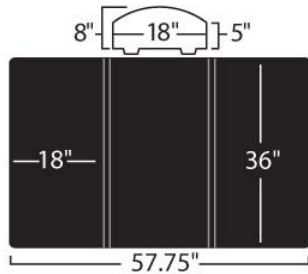

**ExpoStar 36" 3-Panels**

**18"x36"**

**ExpoStar 36" 4-Panels**

**Palladian Arch-Top**  
 ◀ EPMT-03A1  
 EPMT-04A1 ▶

**Ready-Set-Show!  
 36" Tall Panels**  
 ◀ RSS-3MT  
 RSS-4MT ▶

**ExpoStar 44" 3-Panels**

**22"x44"**

**ExpoStar 44" 4-Panels**

**Palladian Arch-Top**  
 ◀ EPT-03A1  
 EPT-04A2 ▶

**Ready-Set-Show!  
 44" Tall Panels**  
 ◀ RSS-3T  
 RSS-4T ▶