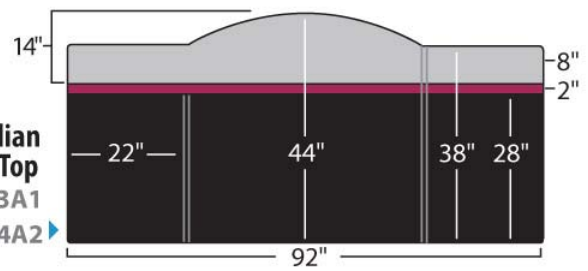

**ExpoStar 36" 3-Panels**

**18"x36"**

**ExpoStar 36" 4-Panels**

**Palladian Arch-Top**  
 ◀ EPMT-03A1  
 EPMT-04A1 ▶

**Ready-Set-Show!  
 36" Tall Panels**  
 ◀ RSS-3MT  
 RSS-4MT ▶

**ExpoStar 44" 3-Panels**

**22"x44"**

**ExpoStar 44" 4-Panels**

**Palladian Arch-Top**  
 ◀ EPT-03A1  
 EPT-04A2 ▶

**Ready-Set-Show!  
 44" Tall Panels**  
 ◀ RSS-3T  
 RSS-4T ▶